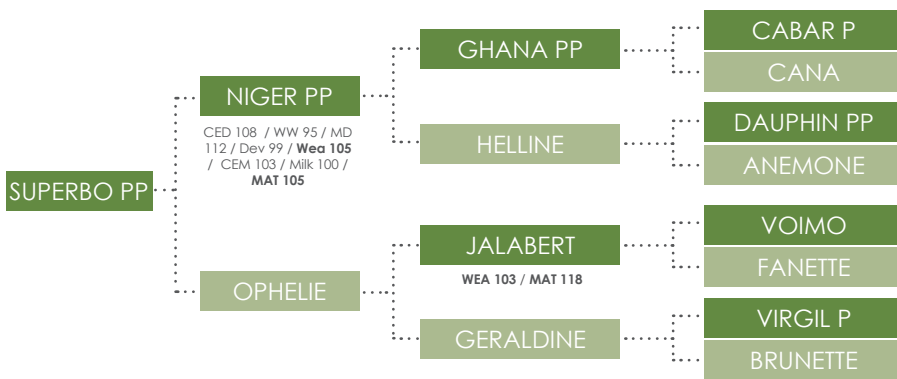

Charolais

SUPERBO PP

FR5455810150 - DOB : 2021-10-26

Qualification : RJ
 ATAXIA FREE
 POLLED : PP
 MH : (+/MH)

SUPERBO PP

INDEXS (2023-01-17)

Performance on farm :

Birth Weight : 47 kg

Weight 120 d : 197 kg

Weight 210 d : 330 kg

Linear :

Muscle Depth : 79 / Development : 62 / Functional abilities : 62 / State : 6

BREEDER : THIERRY SINTEFF (FR - 54)