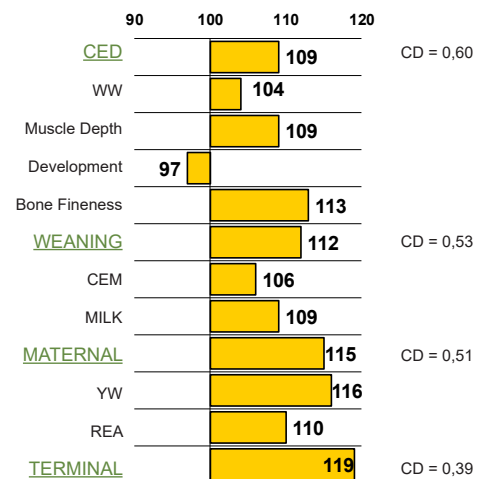

Charolais

SUPERBO PP

FR5455810150 - DOB : 2021-10-26

Qualification : RJ
 ATAXIA FREE
 POLLED : PP
 MH : (+/MH)

SUPERBO PP

INDEXS (2023-01-17)

Performance on farm :

Birth Weight : 47 kg

Weight 120 d : 197 kg

Weight 210 d : 330 kg

Linear :

Muscle Depth : 79 / Development : 62 / Functional abilities : 62 / State : 6

BREEDER : THIERRY SINTEFF (FR - 54)